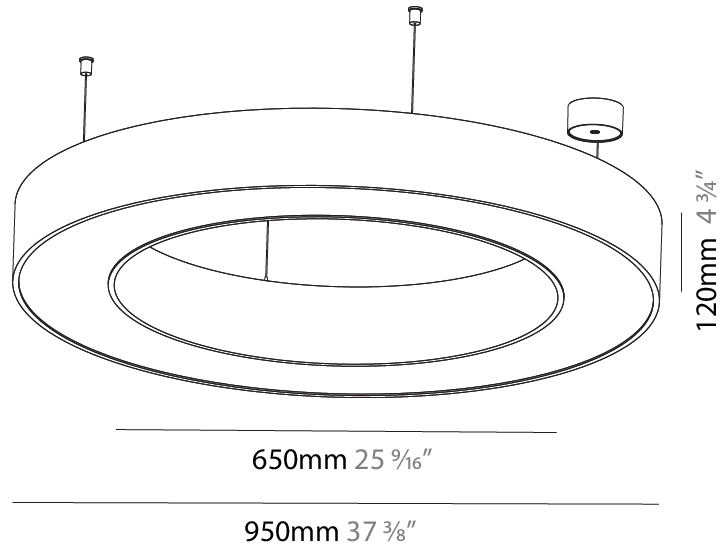

GENERAL

Series: Glorious
Subseries: Glorious
Brand: Prolicht
Division: Architectural
Mounting Type: Suspension
Mounting Location: Ceiling
Subcategory: Ambient

PHYSICAL

Shape: Round
Diameter (mm): 950
Diameter (in): 37 ⁷/₈
Height (mm): 120
Height (in): 4 ³/₄
Max. Overall Height (mm): 2120
Max. Overall Height (in): 83 ⁷/₁₆
Light Distribution: Direct
Weight (kg): 9.172
Weight (lbs): 20.22
Diffuser: [PMMA - Opal or Micro-Prism](#)
Fixture Finish: [SSR / BKV / CWI / CRY / HAB / LAG / UFT / ITA / RUA / RUR / MIC / FTG / MYG / TWT / LOD / PUS / FRO / FUP / KIA / POP / BLS / SPG / MEY / GOH / GUM / CHC / COM / ABZ / JAG / OBR / MOS / ROR](#)
Fixture Material: Aluminum

ELECTRICAL

Lamp Type: LED (Zhaga Standard)
Input Wattage (W): 45
Total Output Wattage (W): 36 / 28.8 (3500K)
Dimming: [Non-Dimming / Phase Dimming (120Vac only) / 0-10V Dimming](#)
Driver Included: Yes
Driver Location: Integrated
Driver Type: Constant Current
Driver Class: Class 2
Input Voltage (V): 120 - 277
Constant Current (MA): 350 / 900 (3500K)

LED

[Color Temperature (°K): 3000 / 3500 / 4000](#)
Max. Delivered Lumen (lm): 4150 / 4302 / 4390
CRI: >80 CRI
Efficiency (%): 65
Lamp Life (hrs): 50000

OPTICAL

RATINGS AND CERTIFICATIONS

Certified By: Certified for North American Standards
IP rating: IP20